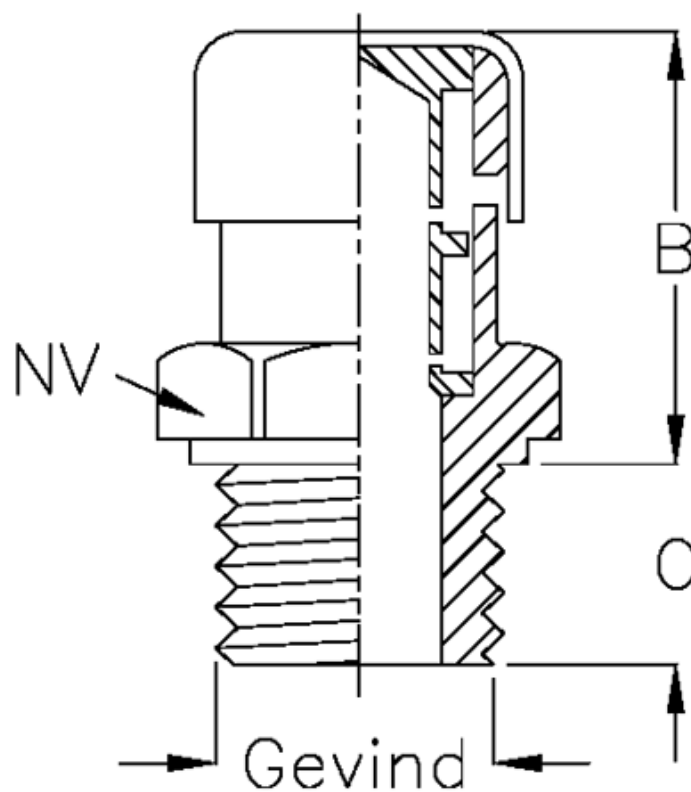

# Data Sheet

Article number: 21300585

Description: Breather plug w/labyrinth  
Type 30A G 1

## Measures

B = 30  
C = 13  
NV = 40  
Thread = 1 GAS